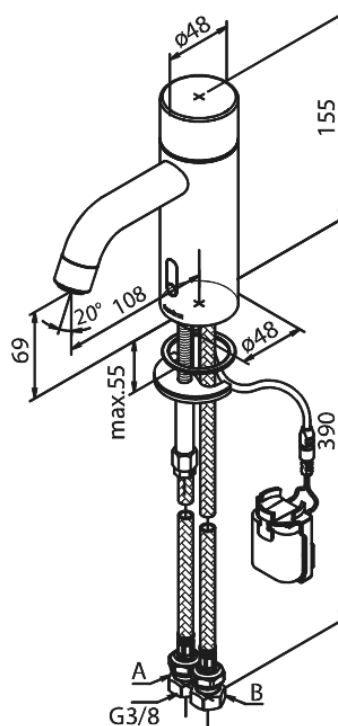

Product features

FM Mattsson Mora Group Denmark
Østbirkvej 2, DK-5240 Odense NØ

+45 88 33 00 34 damixa-international@fmm-mora.com

Mere information på DK-56416218

damixa